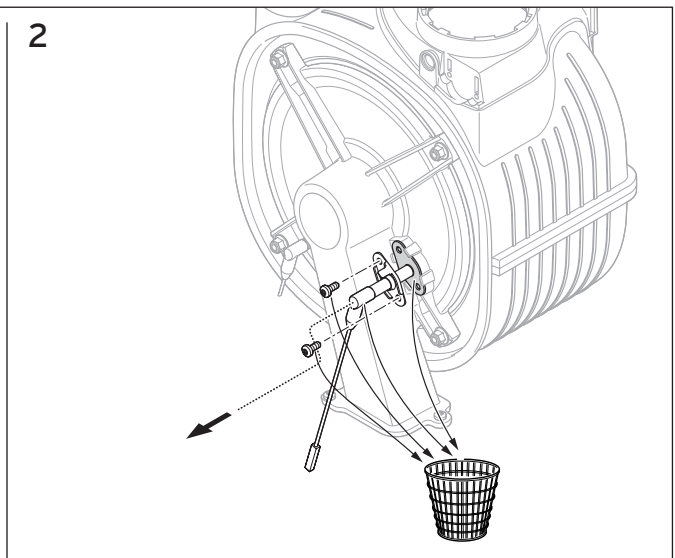

0010038021

6

Navigation icons: Power, Menu, Refresh. Vertical scroll bar with '+' and '-' indicators.

D.145
Disable flue pipe test block/fault via AI interface ...
D.146 No
Enable ionisation electrode replacement
D.147 ...
Change of ioni electrode