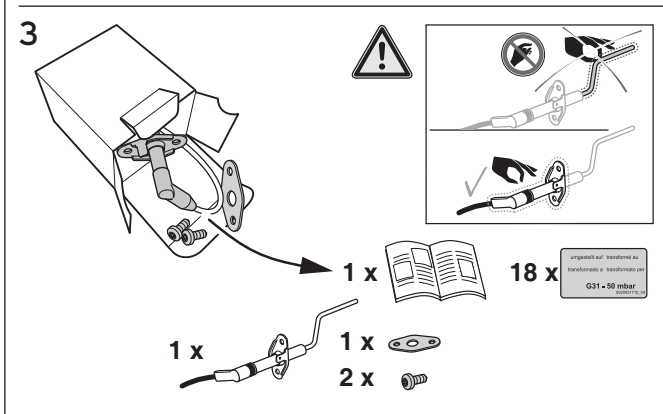

0010038021

6

Navigation icons: Power, Menu, Refresh. Vertical scroll bar with '+' and '-' indicators.

D.145
Disable flue pipe test block/fault via AI interface ...
D.146 No
Enable ionisation electrode replacement
D.147 ...
Change of ioni electrode