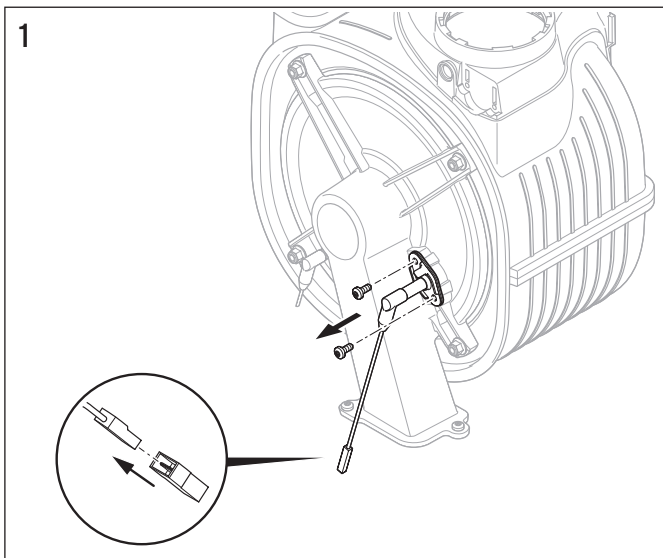

0010038021

6

Navigation icons: Power, Menu, Refresh. Vertical scroll bar with '+' and '-' indicators.

D.145
Disable flue pipe test block/fault via AI interface ...
D.146 No
Enable ionisation electrode replacement
D.147 ...
Change of ioni electrode