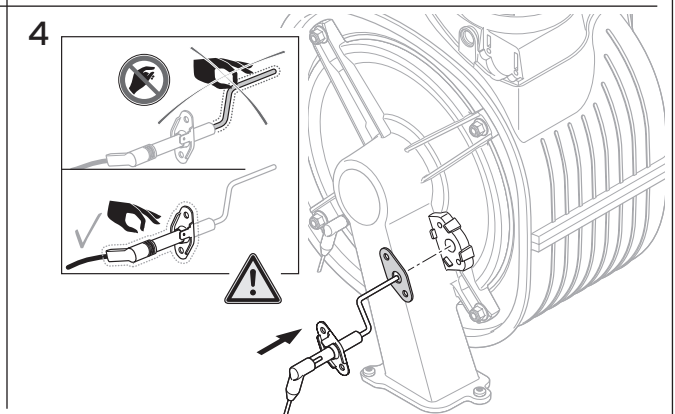

0010038021

6

Navigation icons: Power, Menu, Refresh. Vertical scroll bar with '+' and '-' indicators.

D.145
Disable flue pipe test block/fault via AI interface ...
D.146 No
Enable ionisation electrode replacement
D.147 ...
Change of ioni electrode