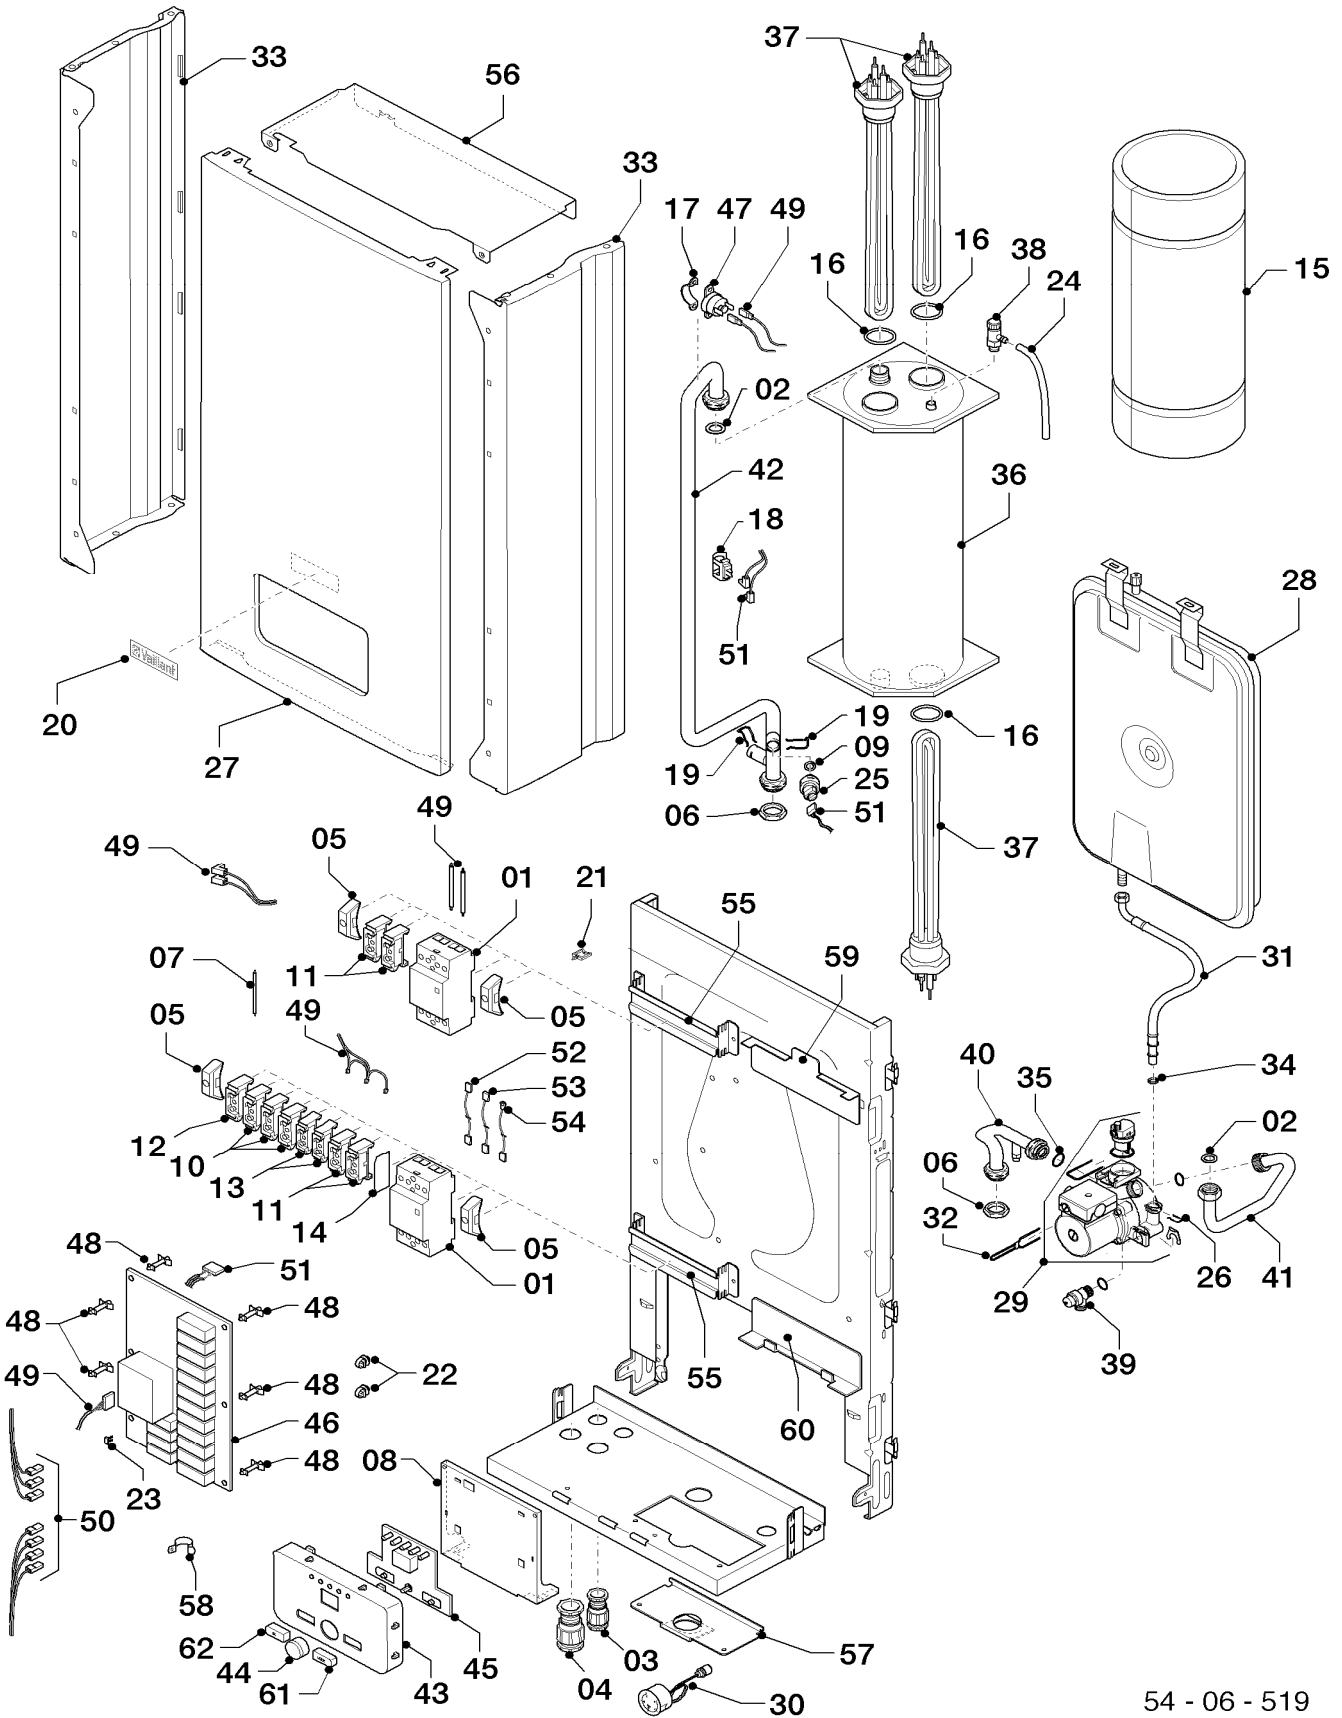

VE 6 - VE 28

VE 6 CR13, VE 9 CR13, VE 12 CR13, VE 14 CR13, VE 18 CR13, VE 21 CR13, VE 24 CR13, VE 28 CR13,
VE 6 R13, VE 9 R13, VE 12 R13, VE 14 R13, VE 18 R13, VE 21 R13, VE 24 R13

Pos.	Art.-No Teile-Nr.	Part Bezeichnung	Type, note Typ, Bemerkung
		54-06-519	
38	0020107597	Automatic de-aerator Schnellentlüfter	
39	0020107598	Pressure relief valve Sicherheitsventil	
40	0020107599	Tube Rohr	
41	0020107600	Tube Rohr	
42	0020118422	Pipe, outlet Rohr	for boilers without Manometer für Geräte ohne Manometer
42	0020107621	Pipe Rohr	for boilers with Manometer für Geräte mit Manometer
43	0020094656	Cover control Deckel Steuerung	
44	0020094660	Button Knopf	
45	0020094662	Printed circuit board Leiterplatte	
46	0020107601	Printed circuit board Leiterplatte	VE6 VE6
46	0020107601	Printed circuit board Leiterplatte	VE9 VE9
46	0020107601	Printed circuit board Leiterplatte	VE12 VE12
46	0020107601	Printed circuit board Leiterplatte	VE14 VE14
46	0020107602	Printed circuit board Leiterplatte	VE18 VE18
46	0020107602	Printed circuit board Leiterplatte	VE21 VE21
46	0020107603	Printed circuit board Leiterplatte	VE24 VE24
46	0020107603	Printed circuit board Leiterplatte	VE28 VE28
47	0020107604	Thermostat Thermostat	
48	0020107605	Spacer Abstandhalter	
49	0020107606	Cable Kabel	VE6 VE6
49	0020107606	Cable Kabel	VE9 VE9
49	0020107606	Cable Kabel	VE12 VE12
49	0020107606	Cable Kabel	VE14 VE14

VE 6 - VE 28

VE 6 CR13, VE 9 CR13, VE 12 CR13, VE 14 CR13, VE 18 CR13, VE 21 CR13, VE 24 CR13, VE 28 CR13,
VE 6 R13, VE 9 R13, VE 12 R13, VE 14 R13, VE 18 R13, VE 21 R13, VE 24 R13

54 - 06 - 519