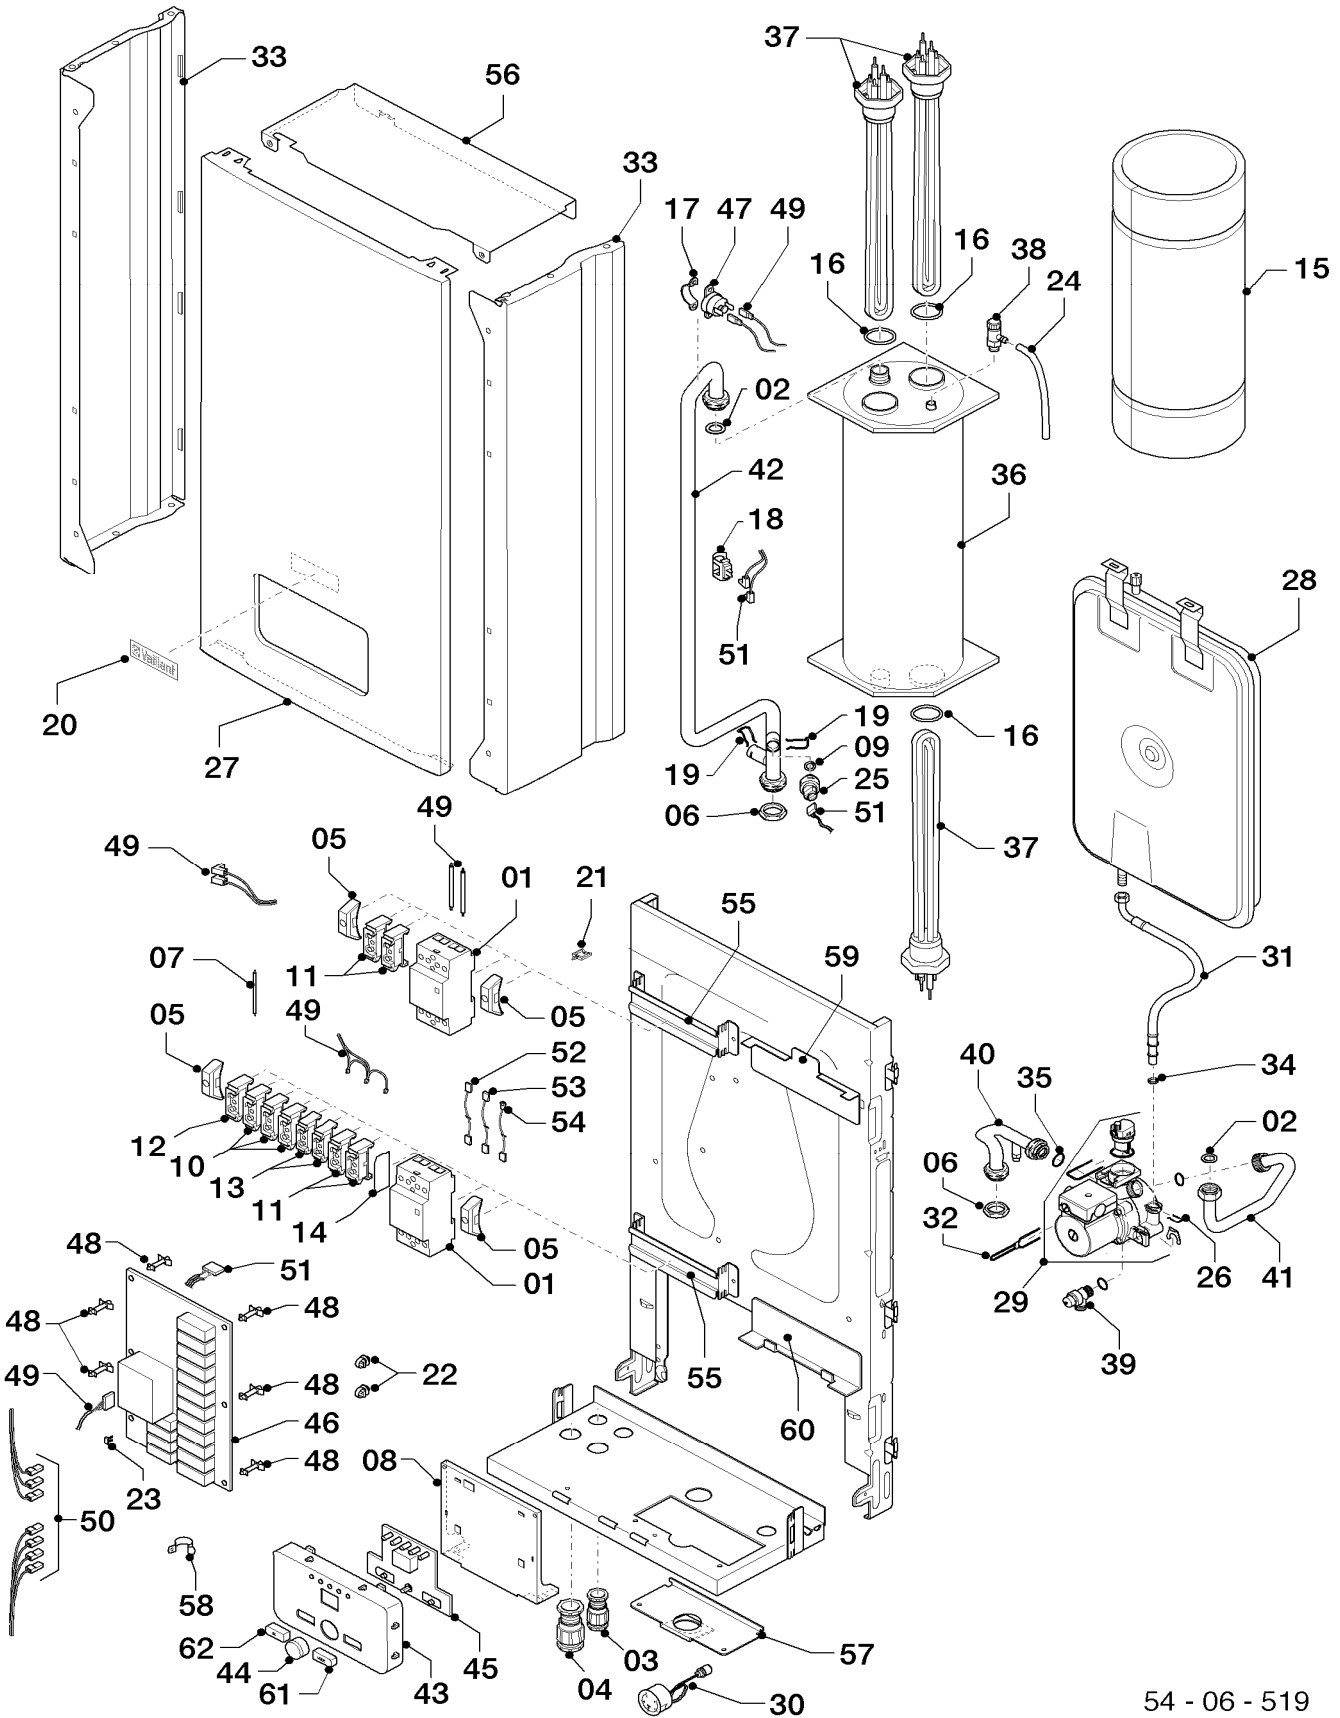

VE 6 - VE 28

VE 6 CR13, VE 9 CR13, VE 12 CR13, VE 14 CR13, VE 18 CR13, VE 21 CR13, VE 24 CR13, VE 28 CR13,
VE 6 R13, VE 9 R13, VE 12 R13, VE 14 R13, VE 18 R13, VE 21 R13, VE 24 R13

54 - 06 - 519

VE 6 - VE 28

VE 6 CR13, VE 9 CR13, VE 12 CR13, VE 14 CR13, VE 18 CR13, VE 21 CR13, VE 24 CR13, VE 28 CR13,
VE 6 R13, VE 9 R13, VE 12 R13, VE 14 R13, VE 18 R13, VE 21 R13, VE 24 R13

Pos.	Art.-No Teile-Nr.	Part Bezeichnung	Type, note Typ, Bemerkung
		54-06-519	
58	0020107618	Spring Feder	
59	-	-	cannot be delivered as spare part nicht als Ersatzteil lieferbar
60	-	-	cannot be delivered as spare part nicht als Ersatzteil lieferbar
61	0020094658	Button, MODE Knopf, MODE	
62	0020094659	Button,OK Knopf, OK